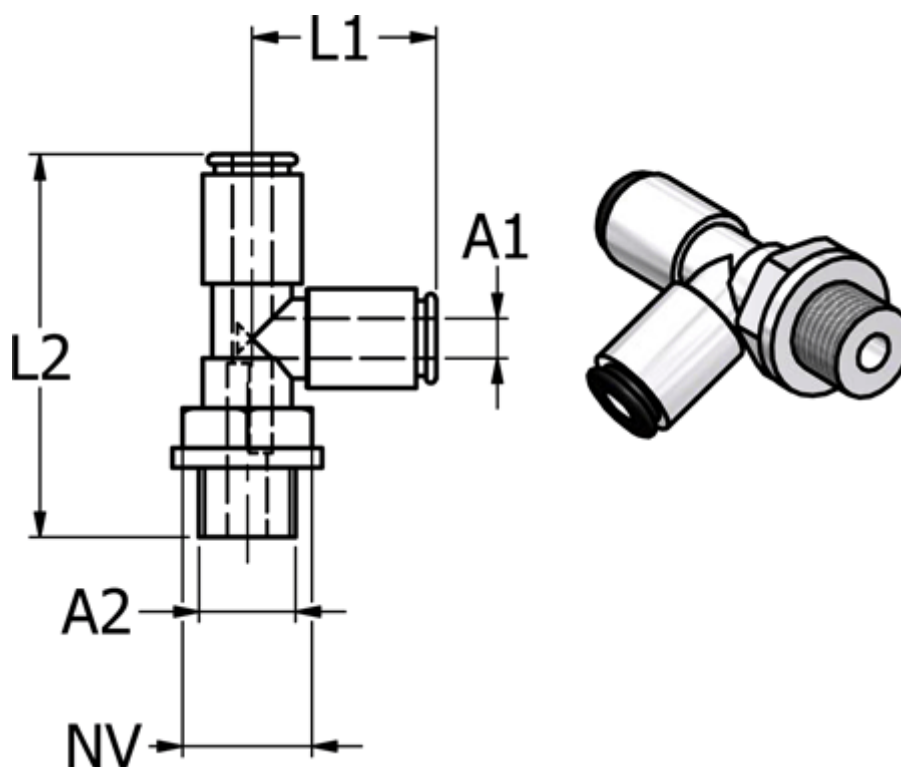

Article number: 5867380146

Description: Metal fitting 738.014-6, Ø6 - G 1/4"
Tee-connector

Measures

	=
Ext. Hose diameter A1	= 6
L1	= 21.9
L2	= 43
NV	= 14
Thread A2	= G 1/4"